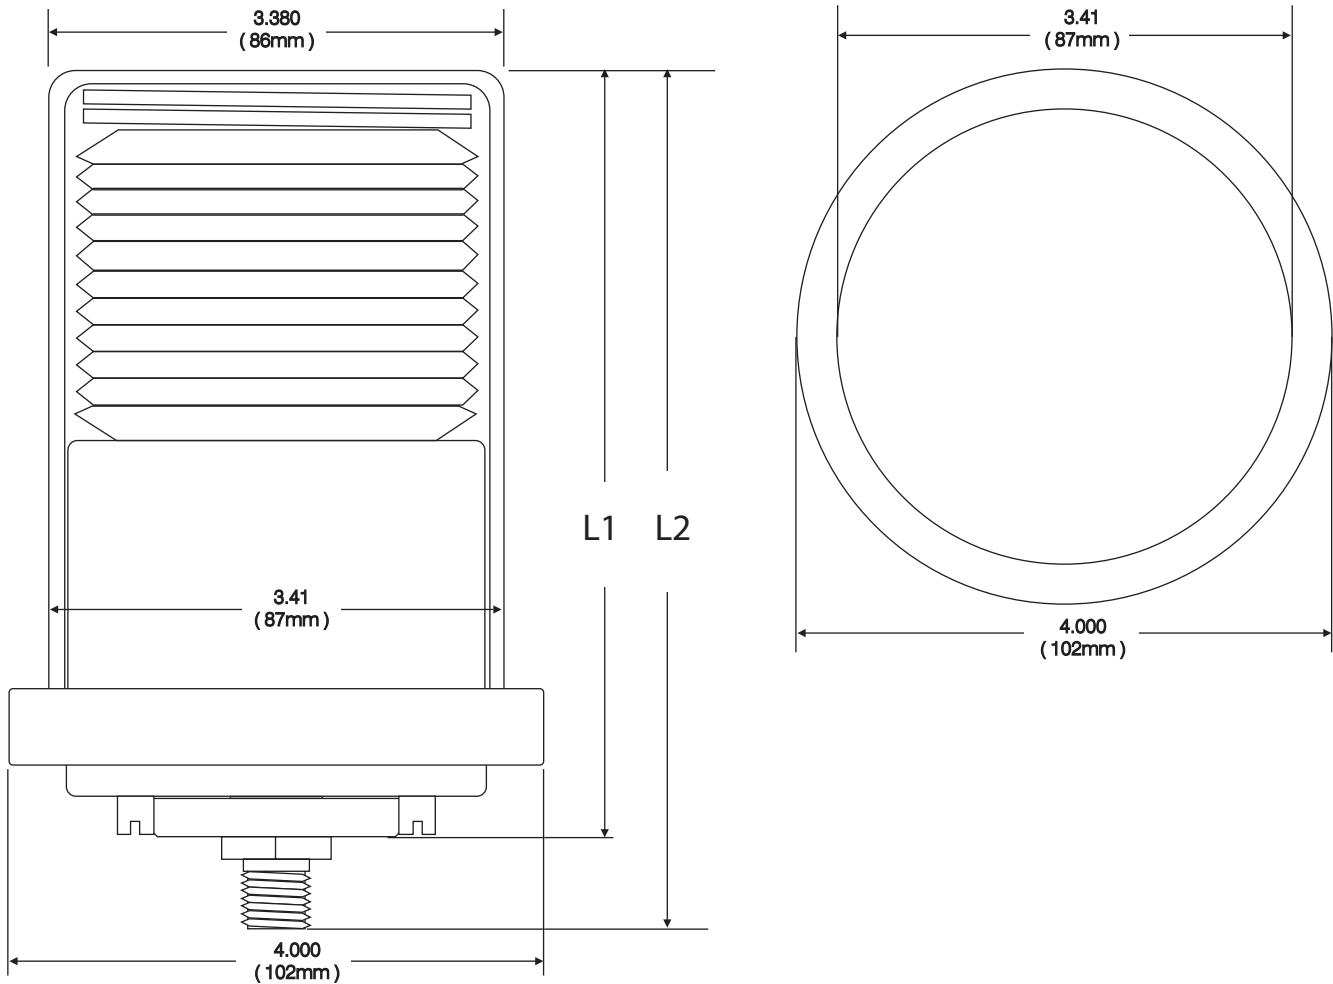

**MEMOLUB<sup>®</sup> HPS STANDARD - MEGA - GIGA**

<b>Metric</b>	in mm	
Model	<b>L1</b>	<b>L2</b>
Standard Model 120	116	135
Mega Model 240	147	167
Giga Model 480	229	248
<b>English</b>	in inches	
Model	<b>L1</b>	<b>L2</b>
Standard Model 120	4.560	5.300
Mega Model 240	5.800	6.563
Giga Model 480	9.000	9.750